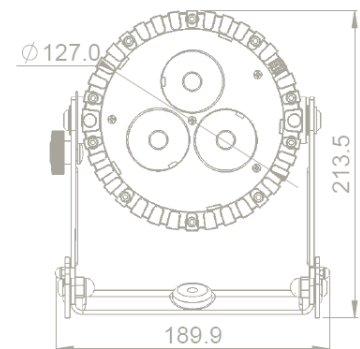

Electrical

Battery
LG Chem Lithium-ion
Battery Lifetime
70% after 300 cycles
LED Lifetime
50.000 Hours
Charging time (nominal)
5 Hours
Input Voltage
90-264V 47-63Hz
Input Current
1.8A/115VAC ~ 1.0A/230VAC
Inrush Current
Cold start 30A/115VAC ~
60A/230VAC